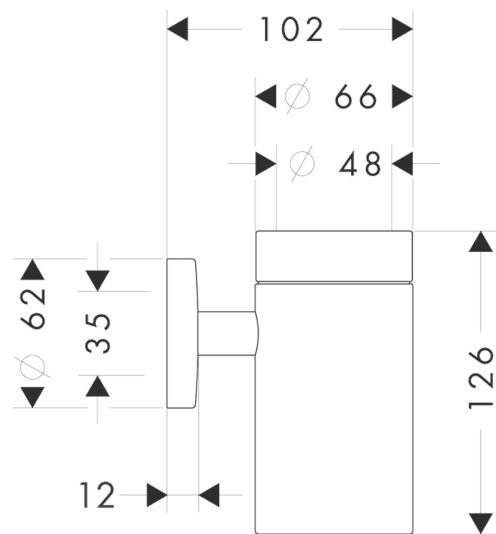

Logis

Toothbrush tumbler

Surface: **Brushed Nickel** Article Number: **40518820**

Description

product features

- wall-mounted
- material: matt glass
- holder material: metal
- with mounting material
- concealed fastening
- drilling distance: 35 mm
- diameter drill hole: 6 mm

Product image

Scale drawing

Logis

Toothbrush tumbler

Surface: **Brushed Nickel**

Article Number: **40518820**

Exploded Drawing

Year of production: >11/08

Logis

Toothbrush tumbler

Surface: **Brushed Nickel** Article Number: **40518820**

Spare part list

Year of production: >11/08

Pos.	Description	Article Number	Price	PU
1	escutcheon	98538820	€ 28,20	1
2	support element	98539000	€ 28,20	1
3	hollow set screw M4x4	98540000	€ 3,21	1
4	mounting set	96179000	€ 11,31	1
5	tumbler on its own	98546000	€ 44,63	1