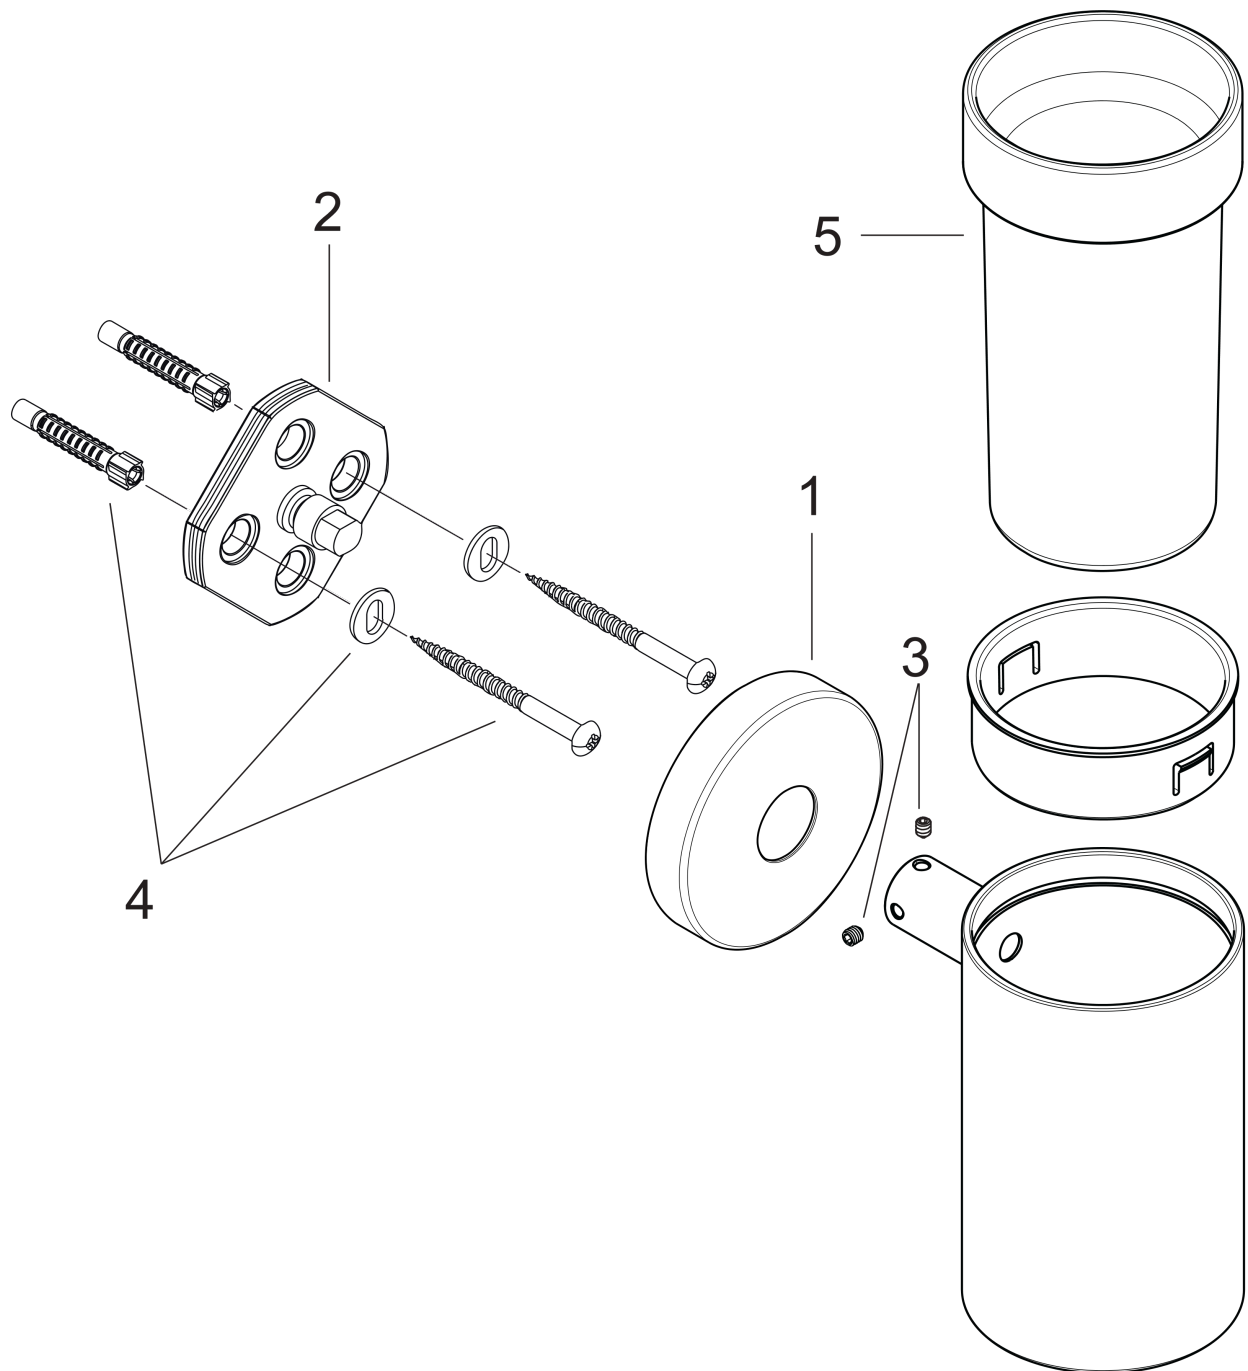

Logis

Toothbrush tumbler

Surface: **Brushed Nickel** Article Number: **40518820**

Description

product features

- wall-mounted
- material: matt glass
- holder material: metal
- with mounting material
- concealed fastening
- drilling distance: 35 mm
- diameter drill hole: 6 mm

Product image

Scale drawing

Logis

Toothbrush tumbler

Surface: **Brushed Nickel**

Article Number: **40518820**

Exploded Drawing

Year of production: >11/08

Logis

Toothbrush tumbler

Surface: **Brushed Nickel** Article Number: **40518820**

Spare part list

Year of production: >11/08

Pos.	Description	Article Number	Price	PU
1	escutcheon	98538820	€ 28,20	1
2	support element	98539000	€ 28,20	1
3	hollow set screw M4x4	98540000	€ 3,21	1
4	mounting set	96179000	€ 11,31	1
5	tumbler on its own	98546000	€ 44,63	1